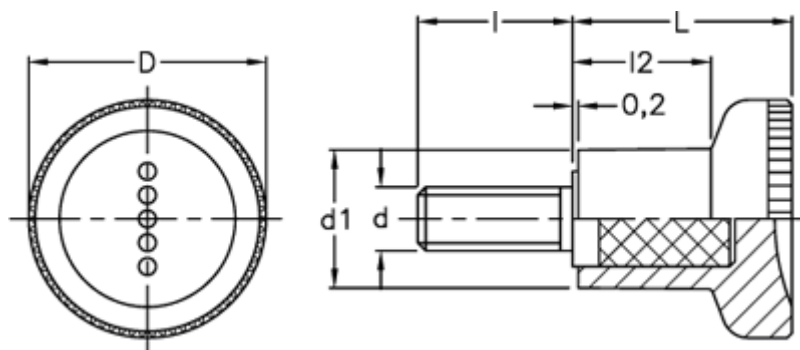

Data Sheet

Article number: 23052433311

Description: E+G Knurled knob
EKK.31-p M8x25-C1

Measures

D	= 31
d1	= 18.5
d 6g	= M8
l	= 25
L	= 27.0
l2	= 17.0